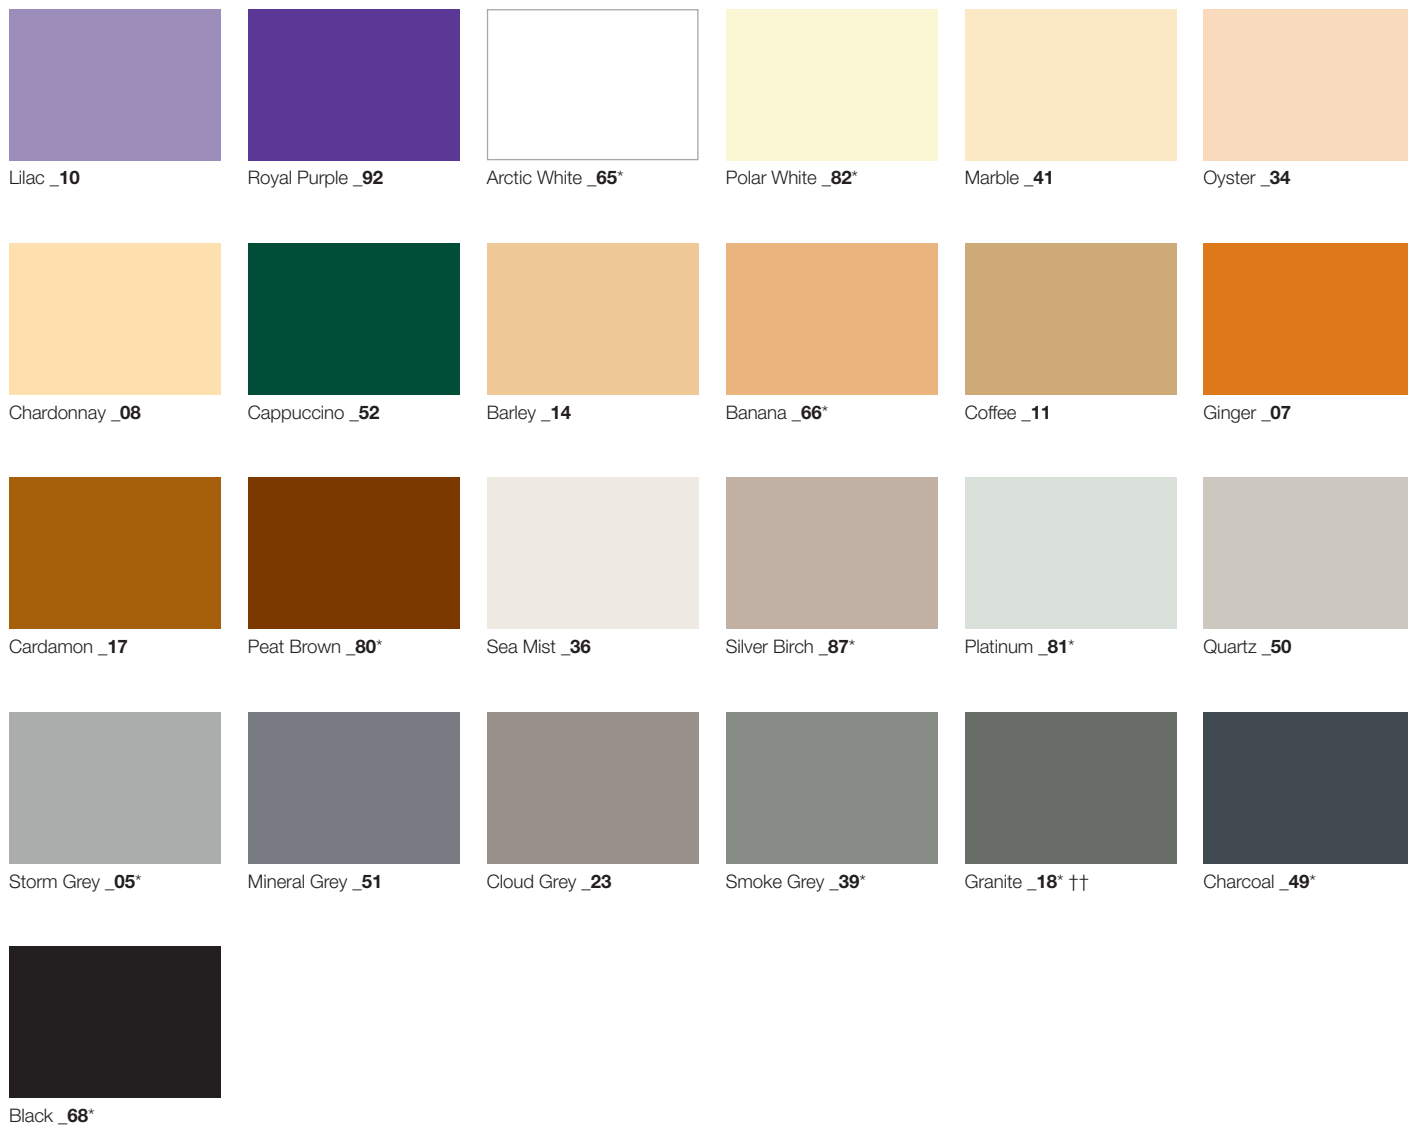

Colorama Range

Colorama background paper

Colorama background papers offer the widest choice of colours and sizes available.

Choose now from 55 colours, from vibrant blues, yellows, greens and reds, to soft pastels and subtle greys and browns, and of course whites and blacks.

Spruce Green _37

Leaf _97

Sea Blue _85*

Larkspur _28

Aqua _02

Sky Blue _01

Lobelia _77*

Forget-me-not _53

Lagoon _27*

Bluebell _09

China Blue _15

Riviera _03

Lupin _54

Chromablue _91* †

Oxford Blue _79*

3.55 x 30 metres (107" x 82ft)
 Available in standard 6.45cm (2 1/2") core or 5.4cm (2 1/8") core

Colours for guidance only. For exact colour match please request a swatch card.

† Chromablue and Chromagreen (2.72m width) and Green Screen (3.55m width) are special shades in the Colorama range, manufactured to achieve a colour as close as possible to Chromakey colours, within the limitations of paper manufacture. They should therefore not be regarded as exact matches of Chromakey colours.